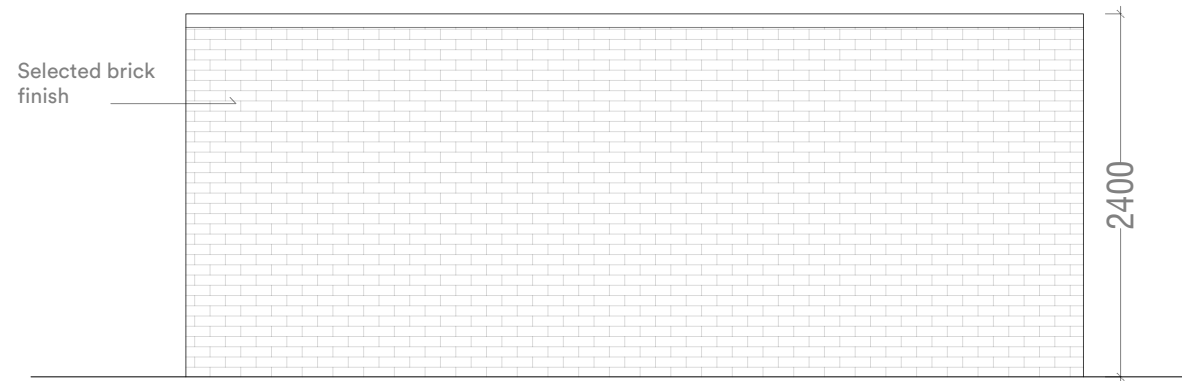

Bin and Bicycle Store Type B (Creche)

Front Elevation

Rear Elevation

Side Elevation

Section